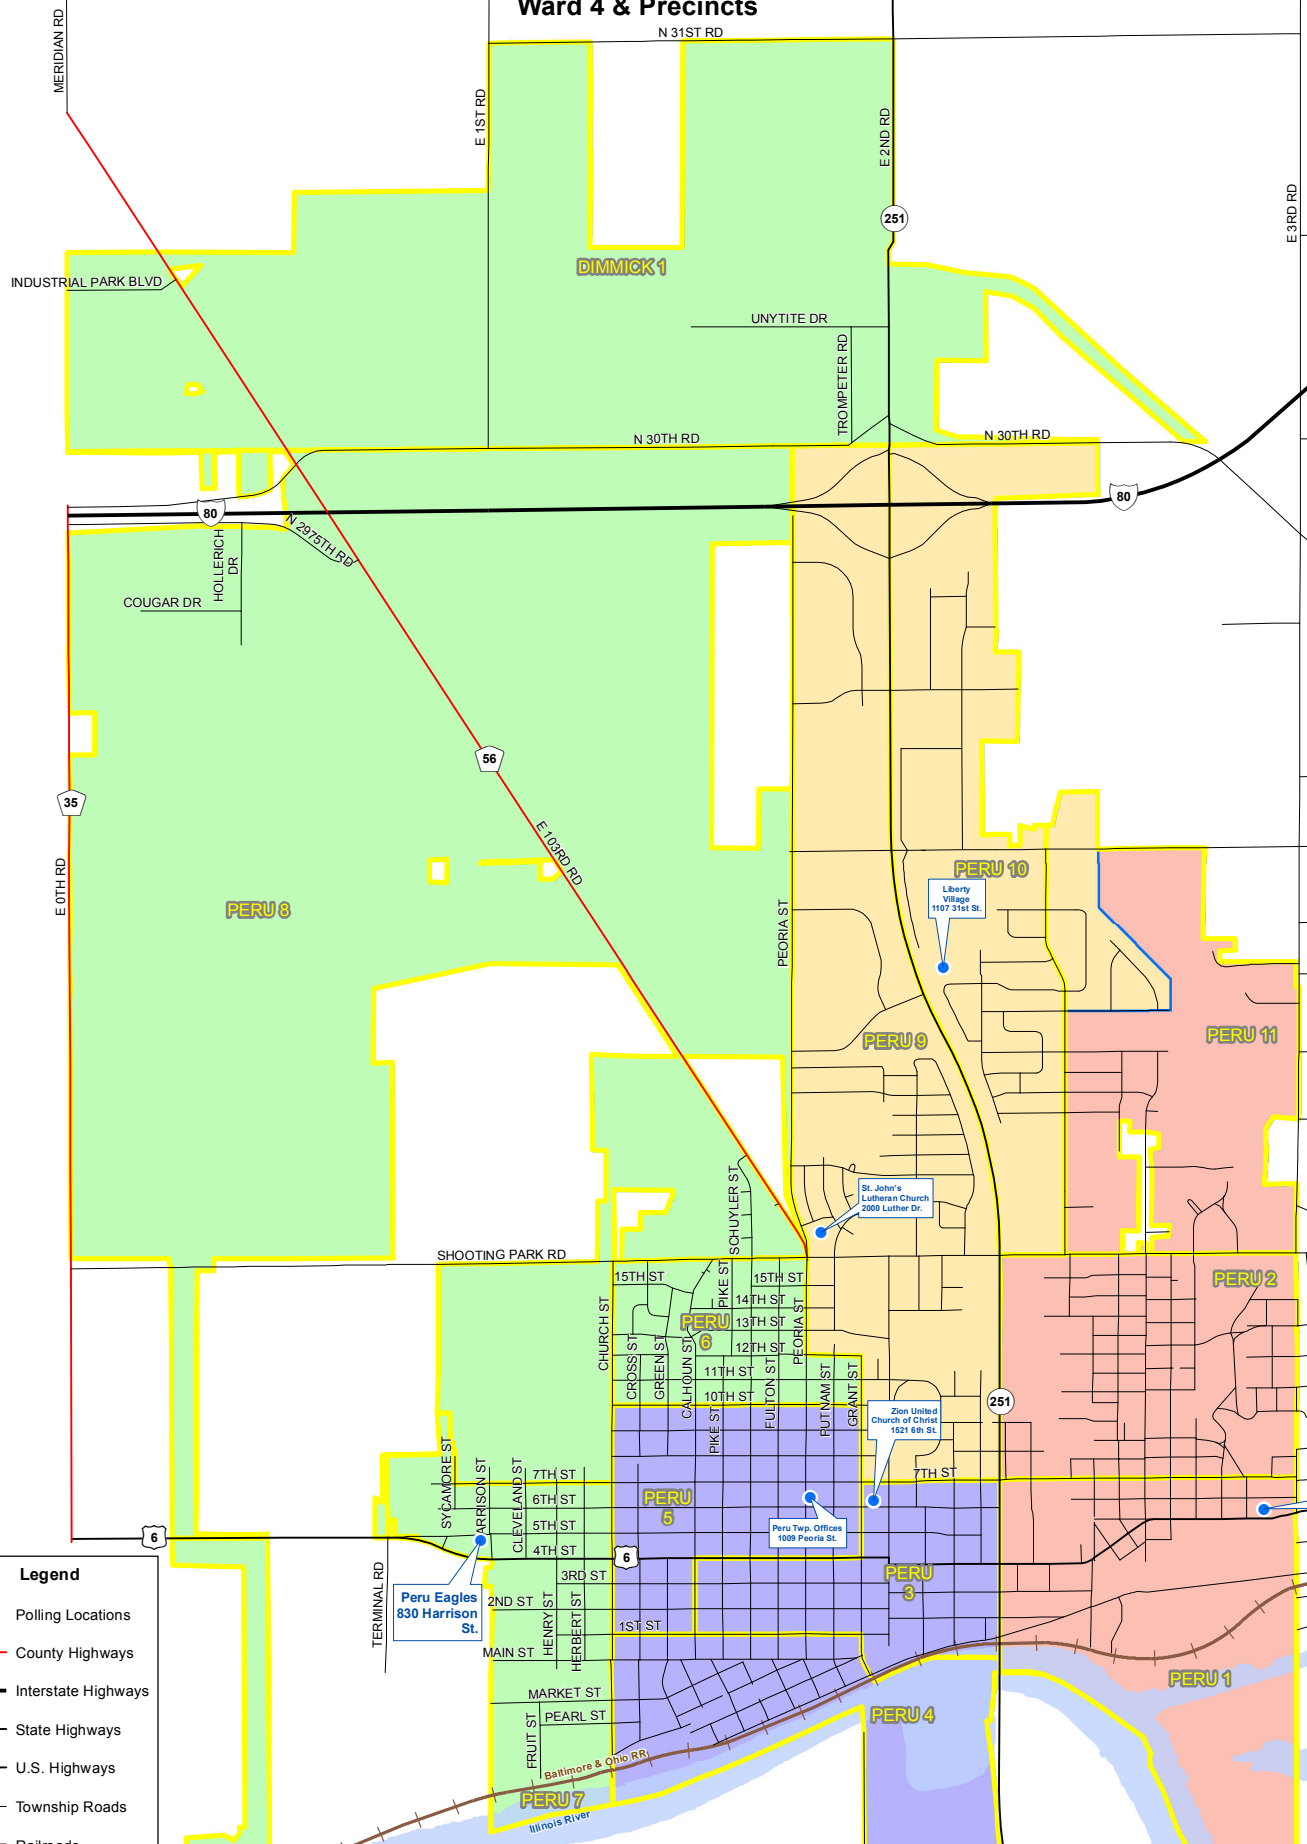

City of Peru, IL Ward 4 & Precincts

N 31ST RD

Legend

- Polling Locations
- 16 County Highways
- 39 Interstate Highways
- 251 State Highways
- 6 U.S. Highways
- Township Roads
- Railroads
- ▭ Precincts
- ▭ Hydrography