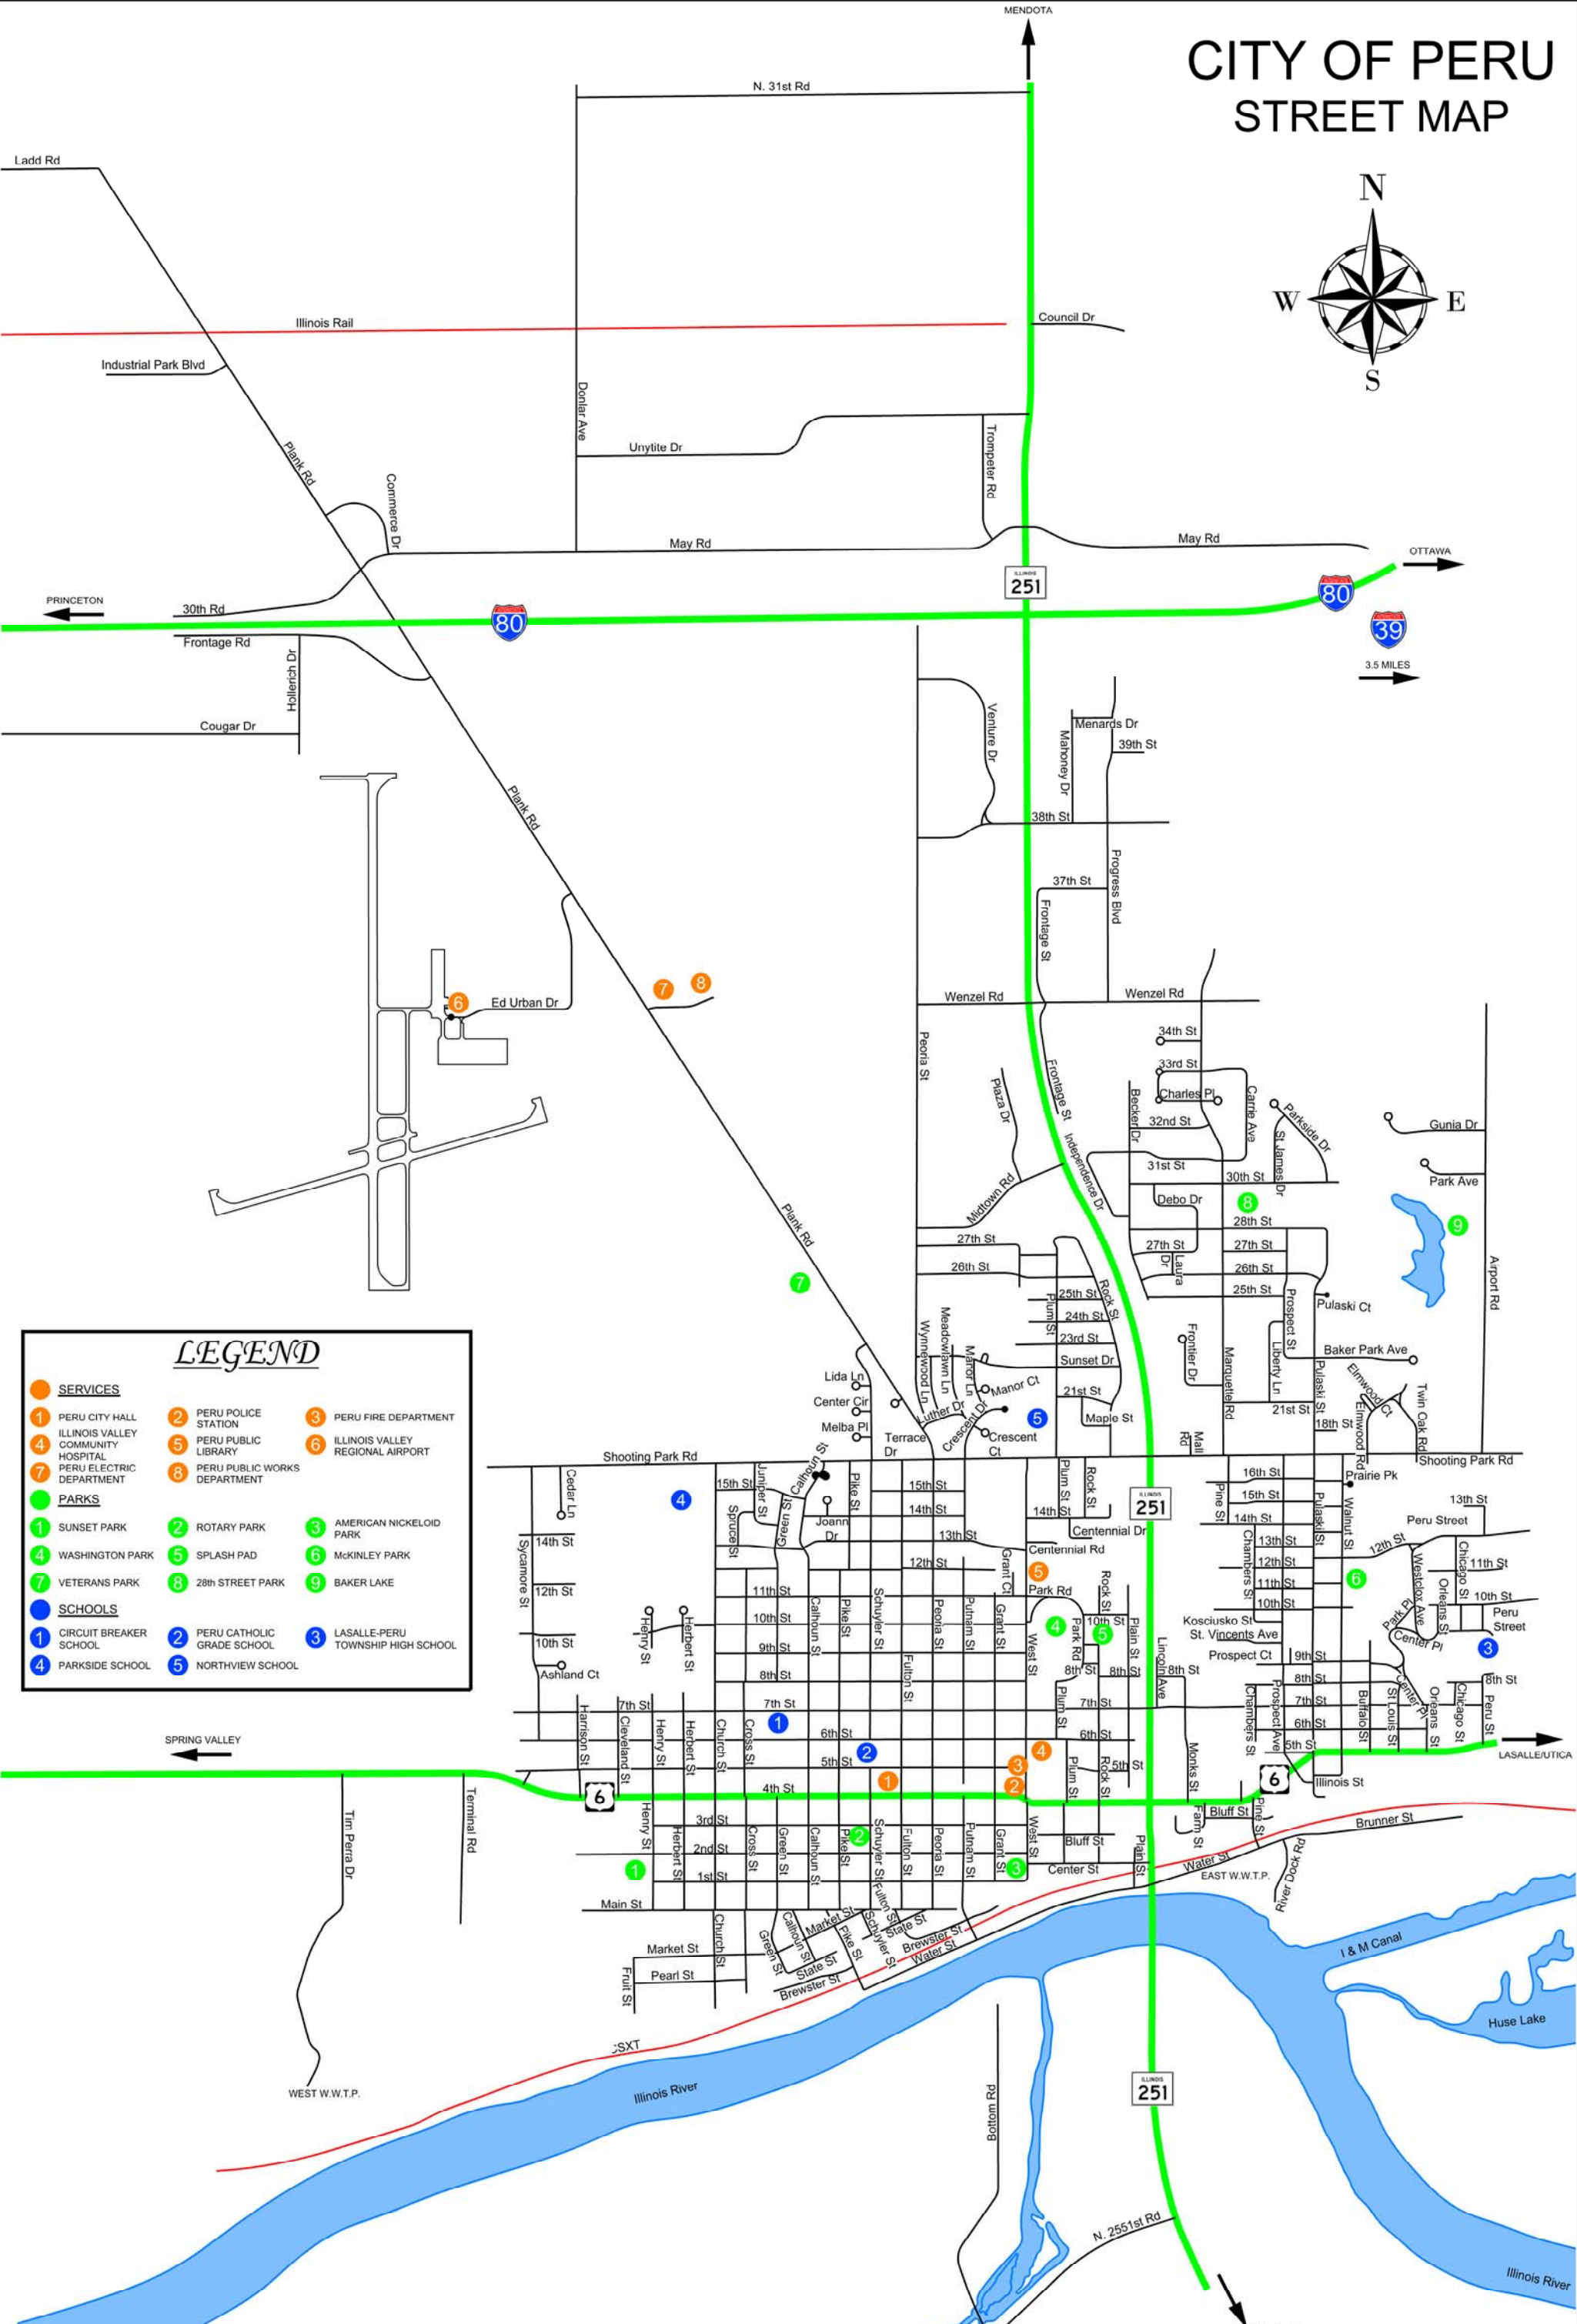

CITY OF PERU STREET MAP

LEGEND

- SERVICES**
 - 1 PERU CITY HALL
 - 2 PERU POLICE STATION
 - 3 PERU FIRE DEPARTMENT
 - 4 ILLINOIS VALLEY COMMUNITY HOSPITAL
 - 5 PERU PUBLIC LIBRARY
 - 6 ILLINOIS VALLEY REGIONAL AIRPORT
 - 7 PERU ELECTRIC DEPARTMENT
 - 8 PERU PUBLIC WORKS DEPARTMENT
- PARKS**
 - 1 SUNSET PARK
 - 2 ROTARY PARK
 - 3 AMERICAN NICKELOID PARK
 - 4 WASHINGTON PARK
 - 5 SPLASH PAD
 - 6 MCKINLEY PARK
 - 7 VETERANS PARK
 - 8 28th STREET PARK
 - 9 BAKER LAKE
- SCHOOLS**
 - 1 CIRCUIT BREAKER SCHOOL
 - 2 PERU CATHOLIC GRADE SCHOOL
 - 3 LASALLE-PERU TOWNSHIP HIGH SCHOOL
 - 4 PARKSIDE SCHOOL
 - 5 NORTHVIEW SCHOOL